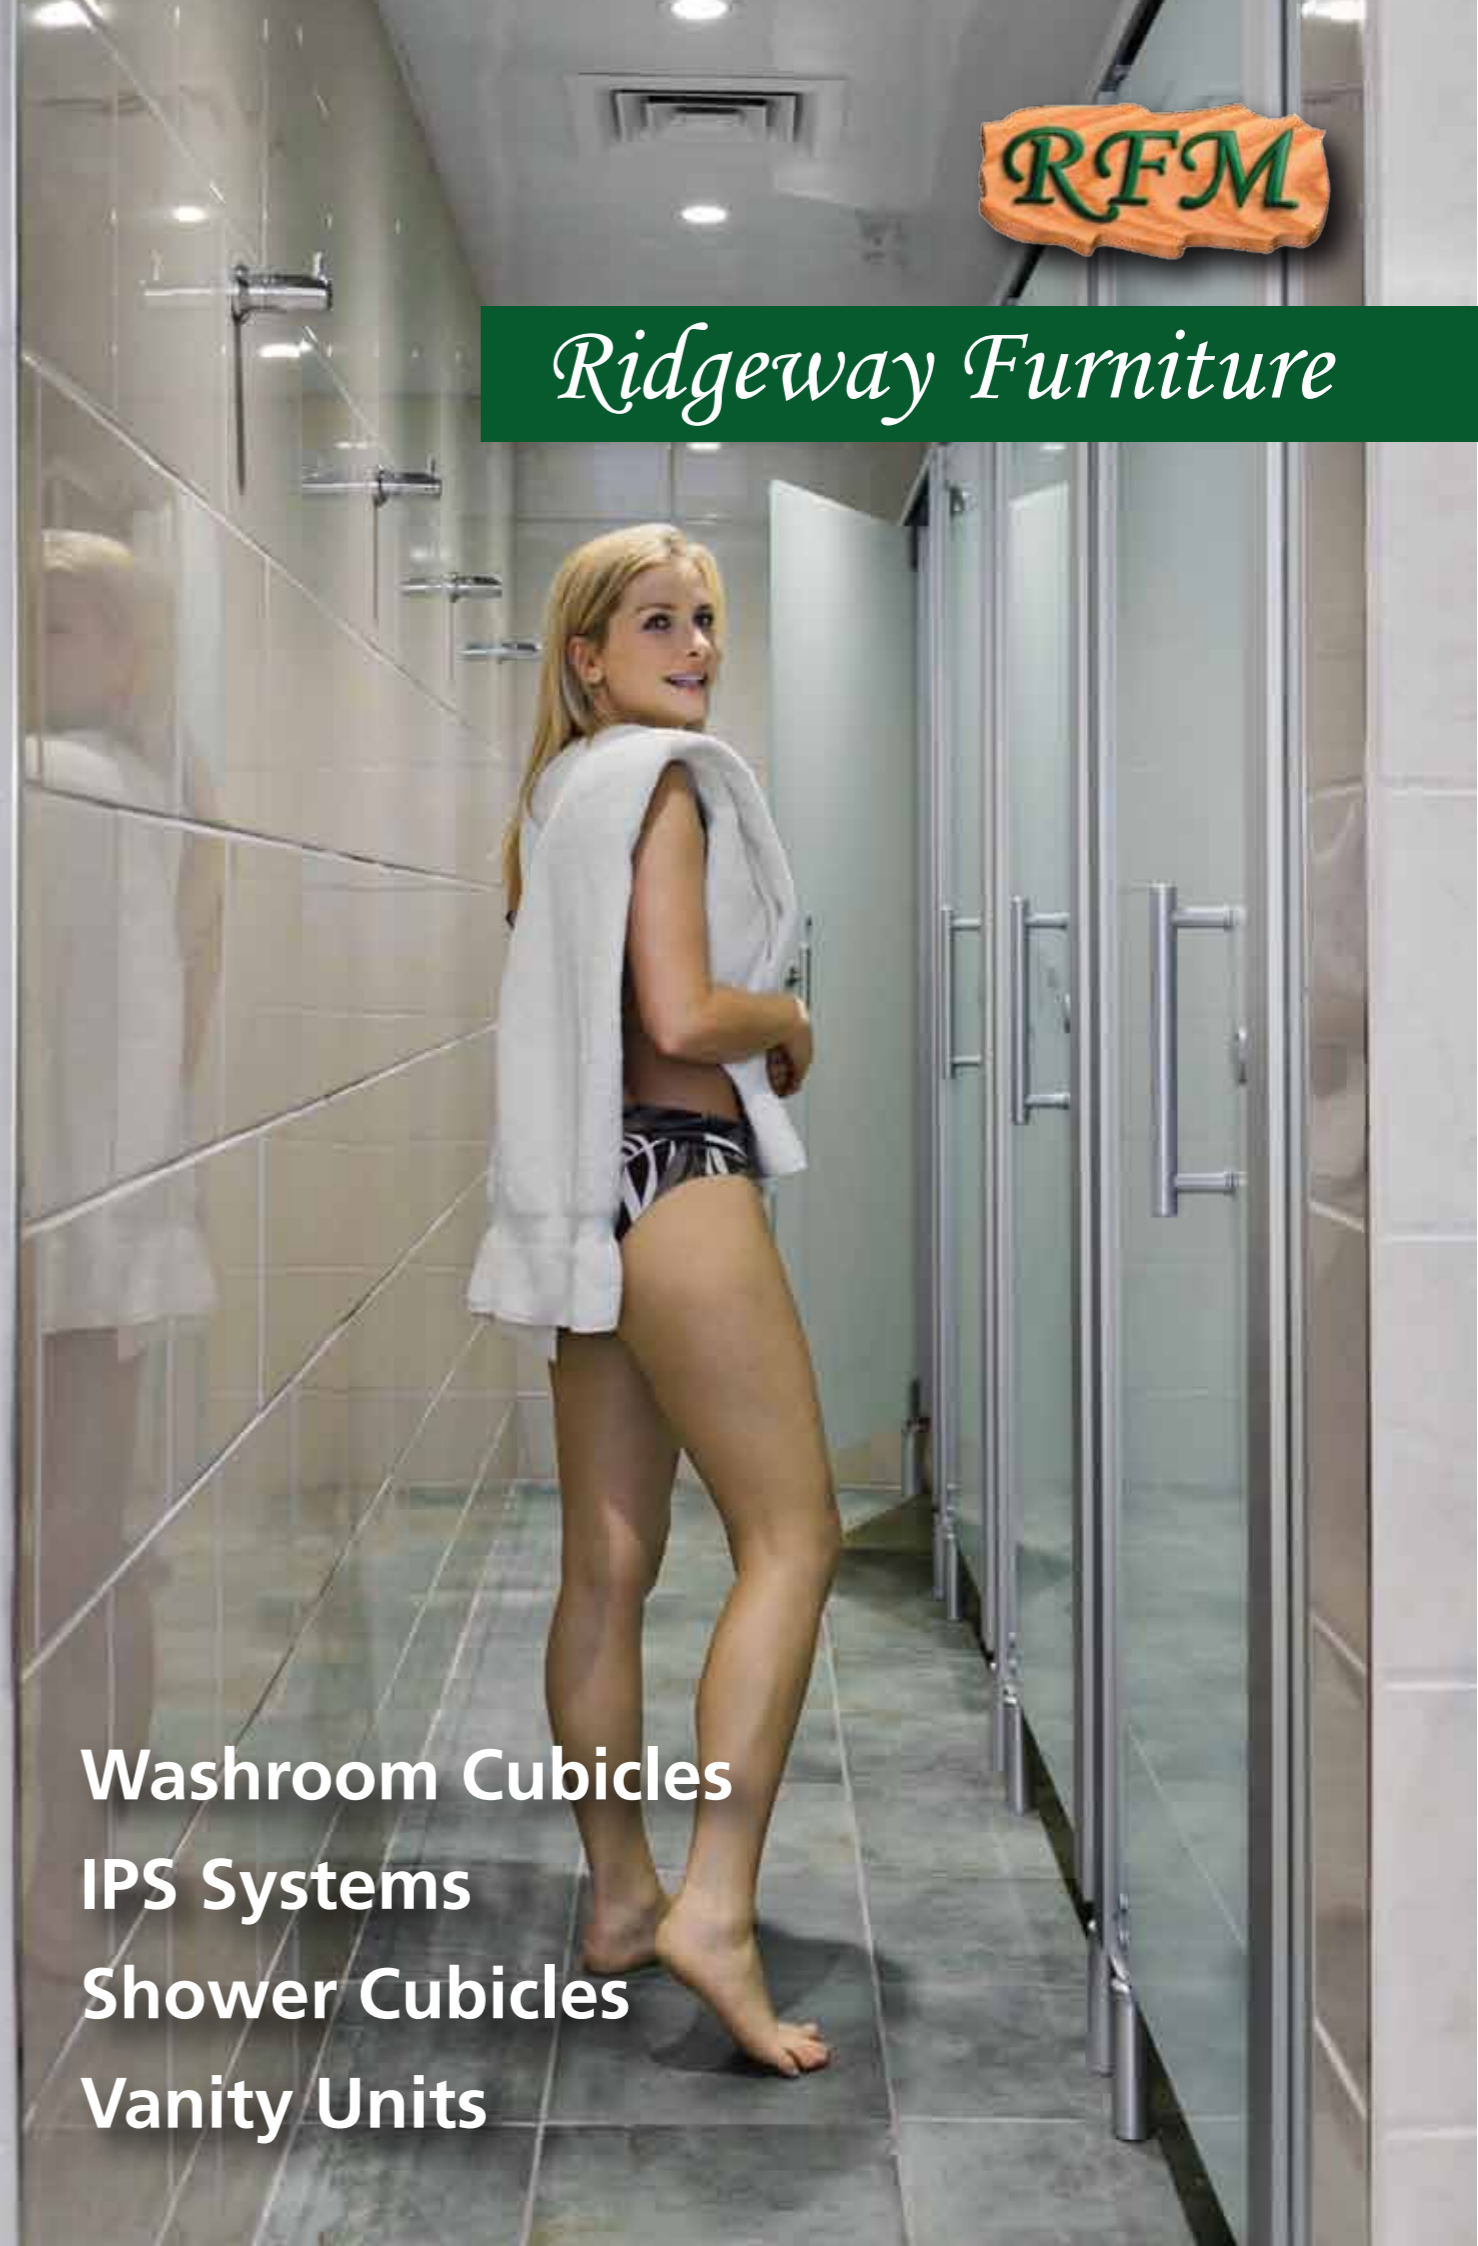

Washroom Cubicles
IPS Systems
Shower Cubicles
Vanity Units

Introducing Ridgeway Furniture

BESPOKE IS OUR STANDARD

Ridgeway Furniture is a family owned, UK based furniture manufacturer located in the picturesque Bedfordshire town of Leighton Buzzard.